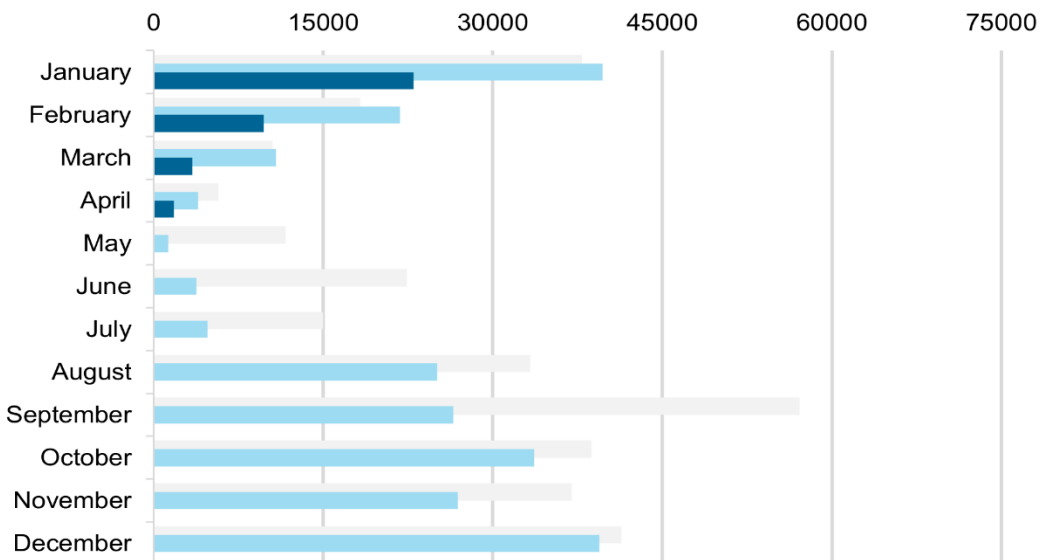

### Haddock - Sold Weight (lbs)

2020 2021 2022

### Monkfish - Sold Weight (lbs)

2020 2021 2022

### Pollock - Sold Weight (lbs)

2020 2021 2022