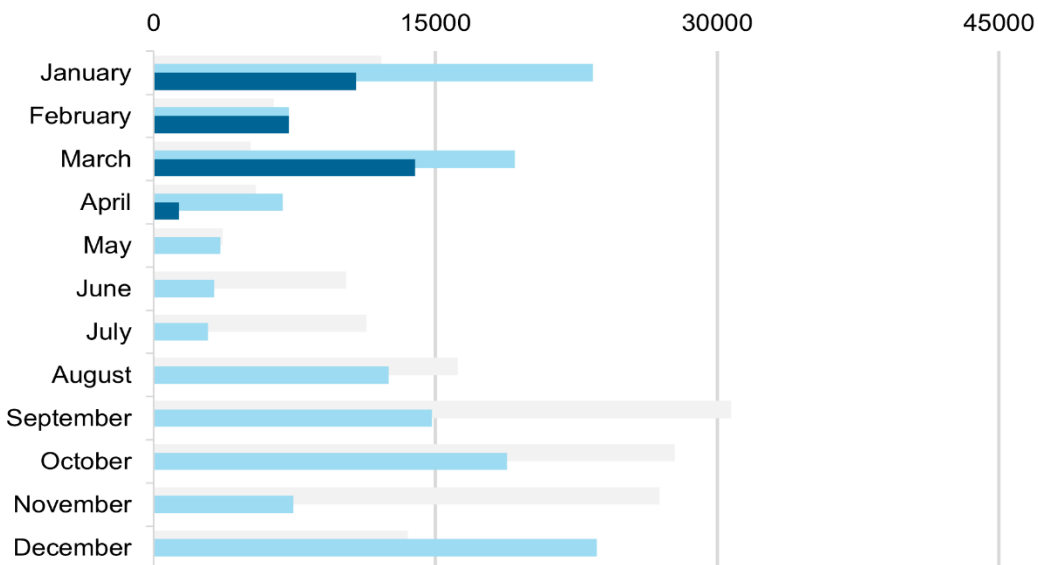

## Volume of Fish Landed at the Portland Fish Exchange (PFEX)

PFEX is one of just a handful of fish auctions in New England where fishermen land their catch and processors bid on and purchase fish from multiple boats. The volume of fish moving through PFEX is a publicly available source of data that can show patterns over time.

### Greysole - Sold Weight (lbs)

2020 2021 2022

### Haddock - Sold Weight (lbs)

2020 2021 2022