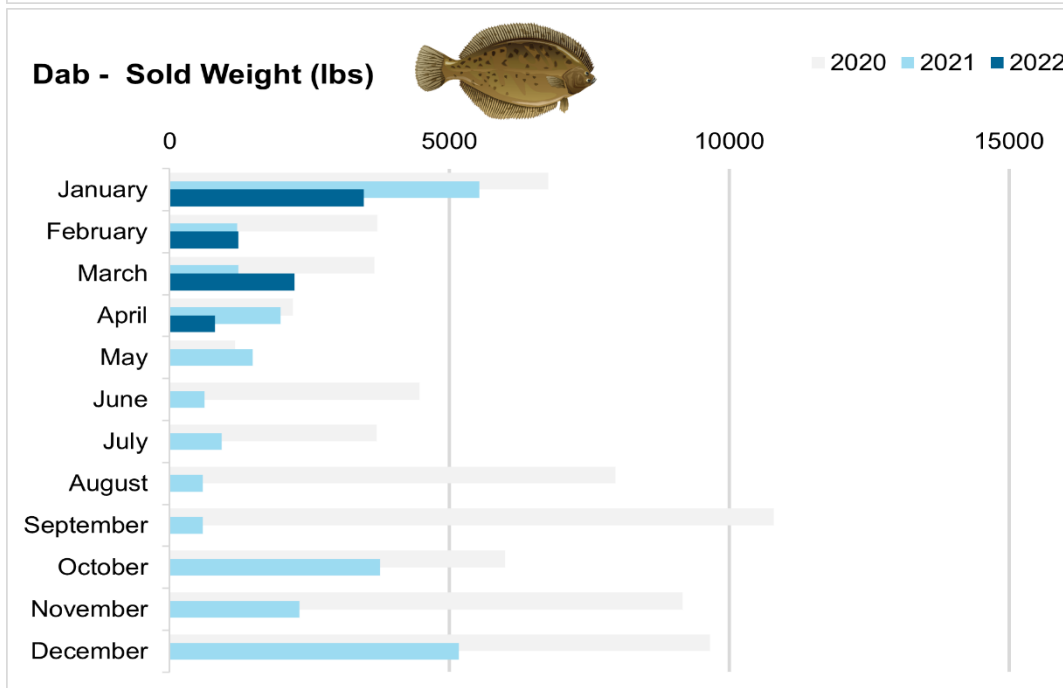

## Volume of Fish Landed at the Portland Fish Exchange (PFEX)

PFEX is one of just a handful of fish auctions in New England where fishermen land their catch and processors bid on and purchase fish from multiple boats. The volume of fish moving through PFEX is a publicly available source of data that can show patterns over time.

### Greysole - Sold Weight (lbs)

2020 2021 2022

### Haddock - Sold Weight (lbs)

2020 2021 2022

### Redfish - Sold Weight (lbs)

2020 2021 2022