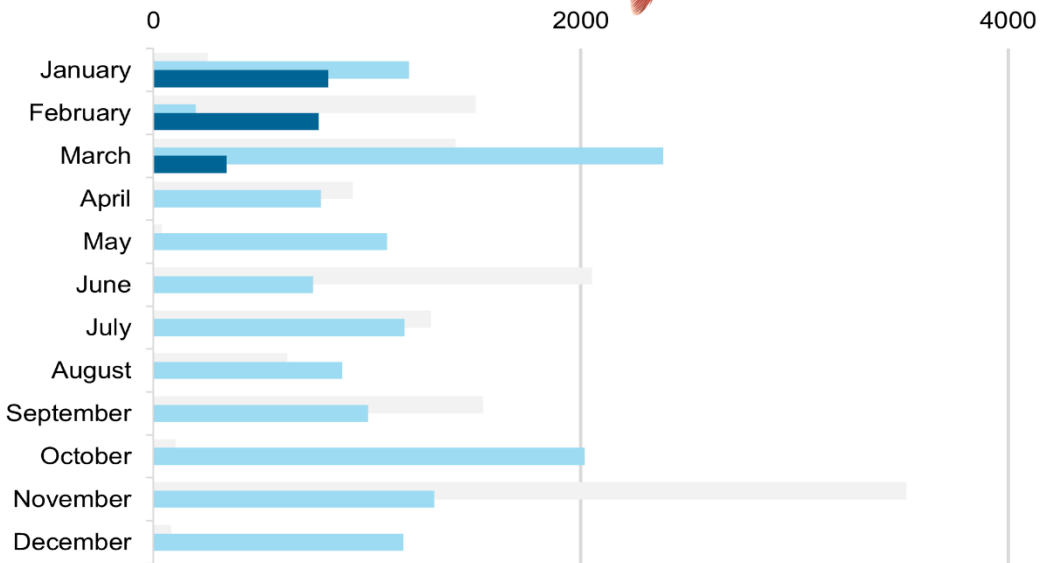

### Monkfish - Sold Weight (lbs)

2020 2021 2022

### Pollock - Sold Weight (lbs)

2020 2021 2022

### Redfish - Sold Weight (lbs)

2020 2021 2022