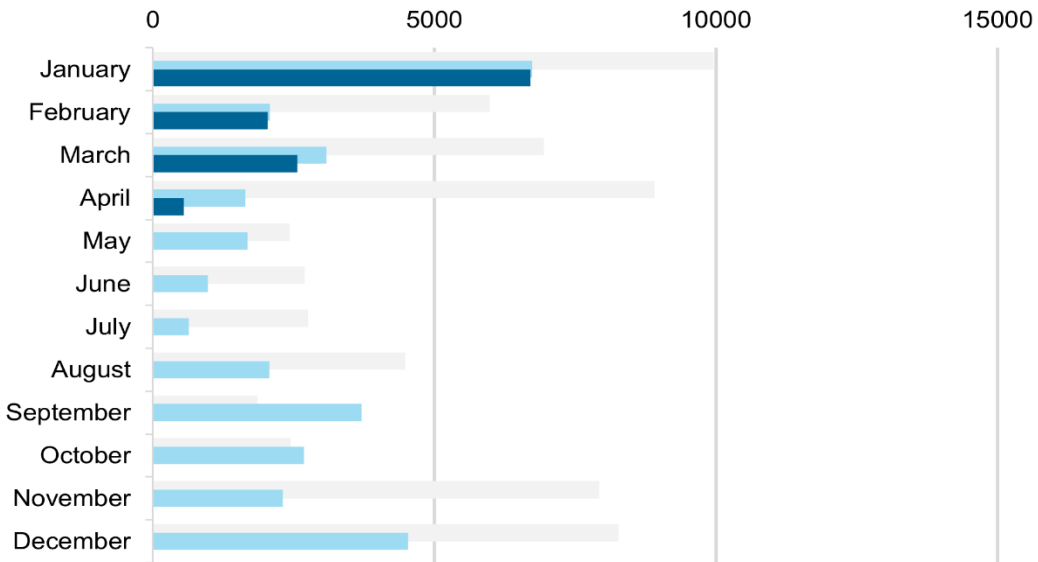

## Volume of Fish Landed at the Portland Fish Exchange (PFEX)

PFEX is one of just a handful of fish auctions in New England where fishermen land their catch and processors bid on and purchase fish from multiple boats. The volume of fish moving through PFEX is a publicly available source of data that can show patterns over time.

### Greysole - Sold Weight (lbs)

2020 2021 2022