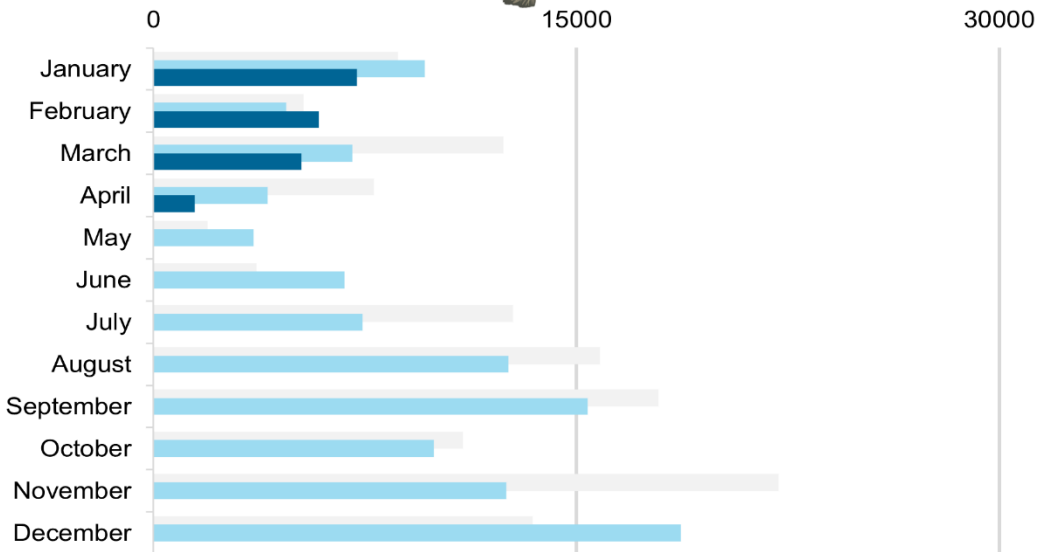

### Greysole - Sold Weight (lbs)

2020 2021 2022

### Haddock - Sold Weight (lbs)

2020 2021 2022

### Monkfish - Sold Weight (lbs)

2020 2021 2022