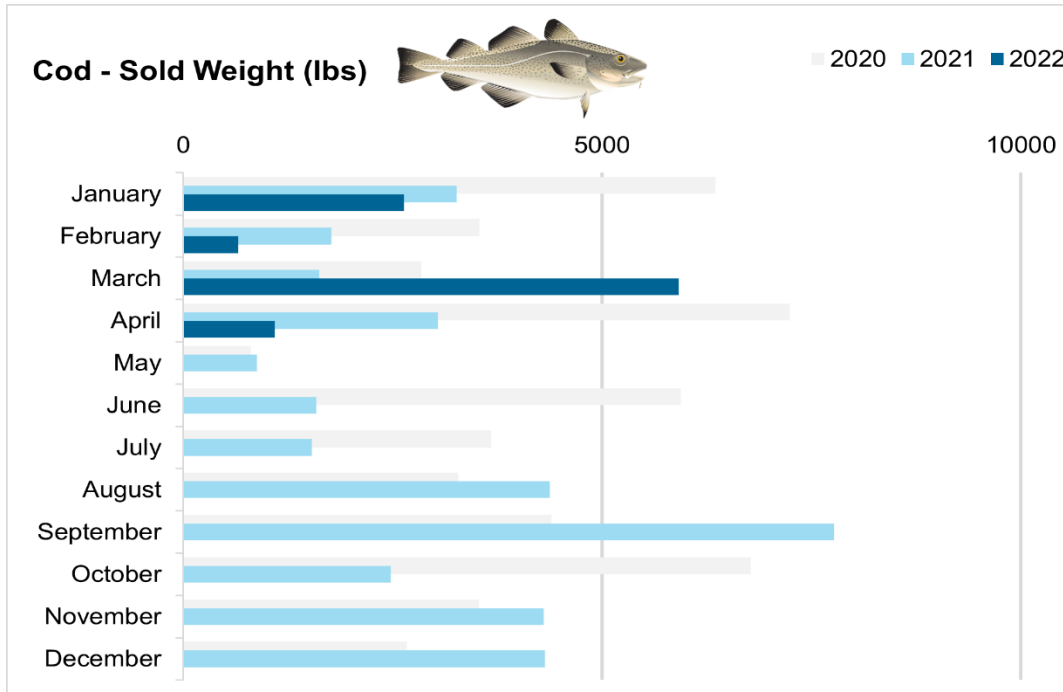

## Volume of Fish Landed at the Portland Fish Exchange (PFEX)

PFEX is one of just a handful of fish auctions in New England where fishermen land their catch and processors bid on and purchase fish from multiple boats. The volume of fish moving through PFEX is a publicly available source of data that can show patterns over time.

### Greysole - Sold Weight (lbs)

2020 2021 2022

### Haddock - Sold Weight (lbs)

2020 2021 2022

### Redfish - Sold Weight (lbs)

2020 2021 2022